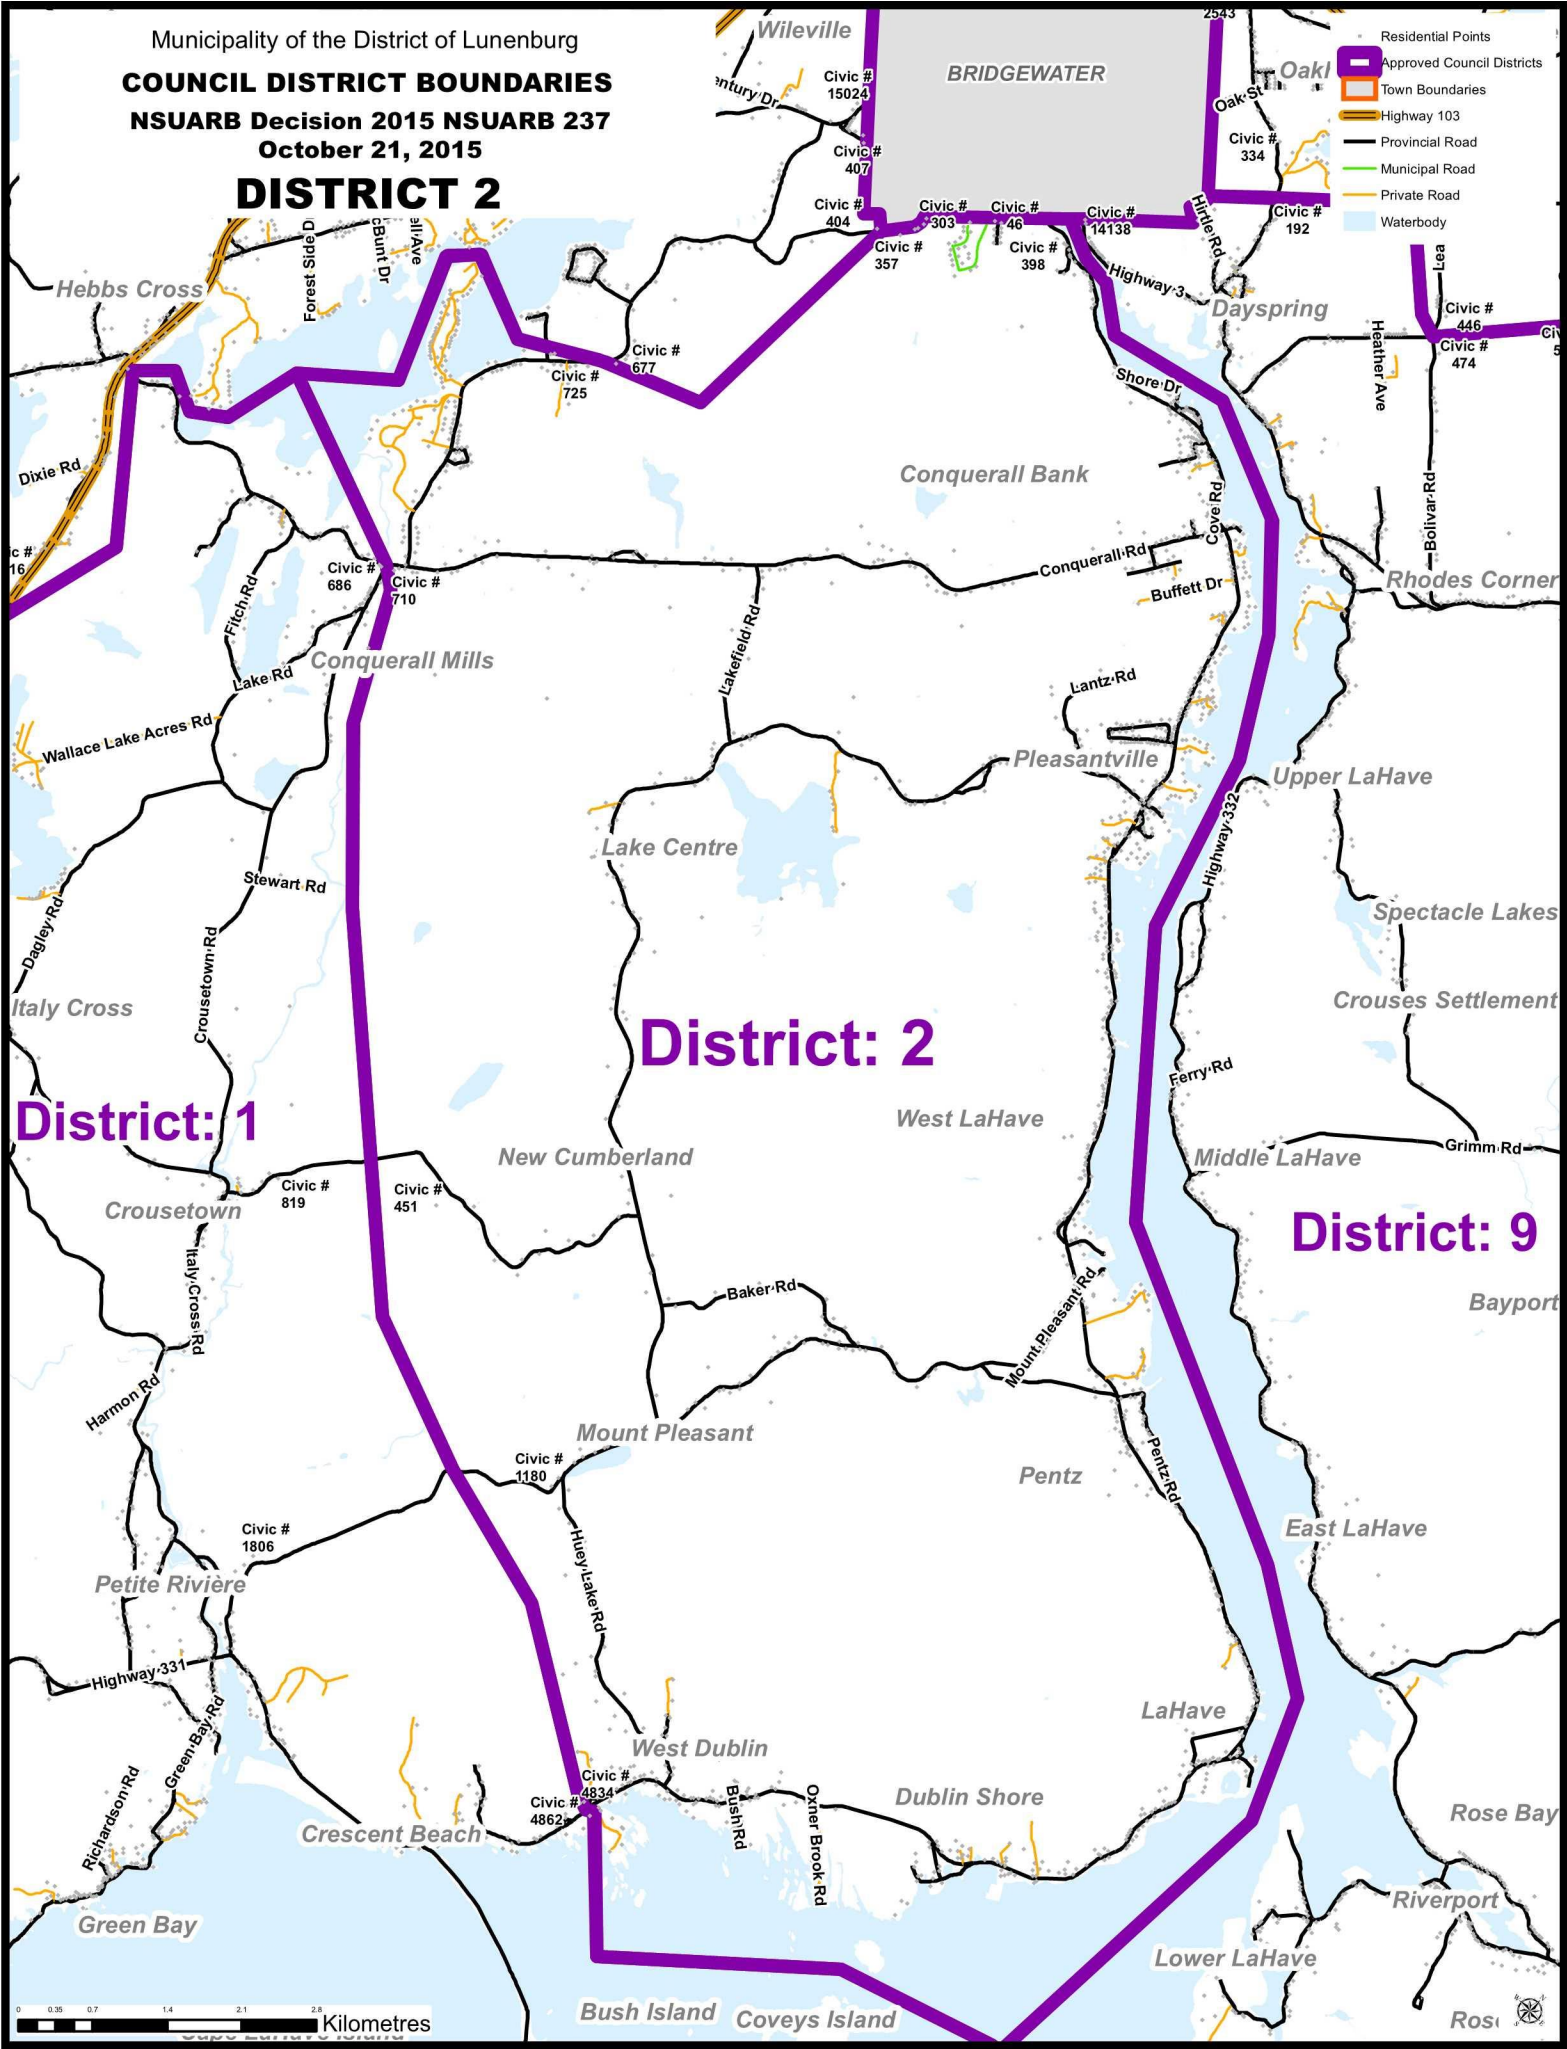

Municipality of the District of Lunenburg
COUNCIL DISTRICT BOUNDARIES
NSUARB Decision 2015 NSUARB 237
October 21, 2015
DISTRICT 2

-  Residential Points
-  Approved Council Districts
-  Town Boundaries
-  Highway 103
-  Provincial Road
-  Municipal Road
-  Private Road
-  Waterbody

District: 1

District: 2

District: 9