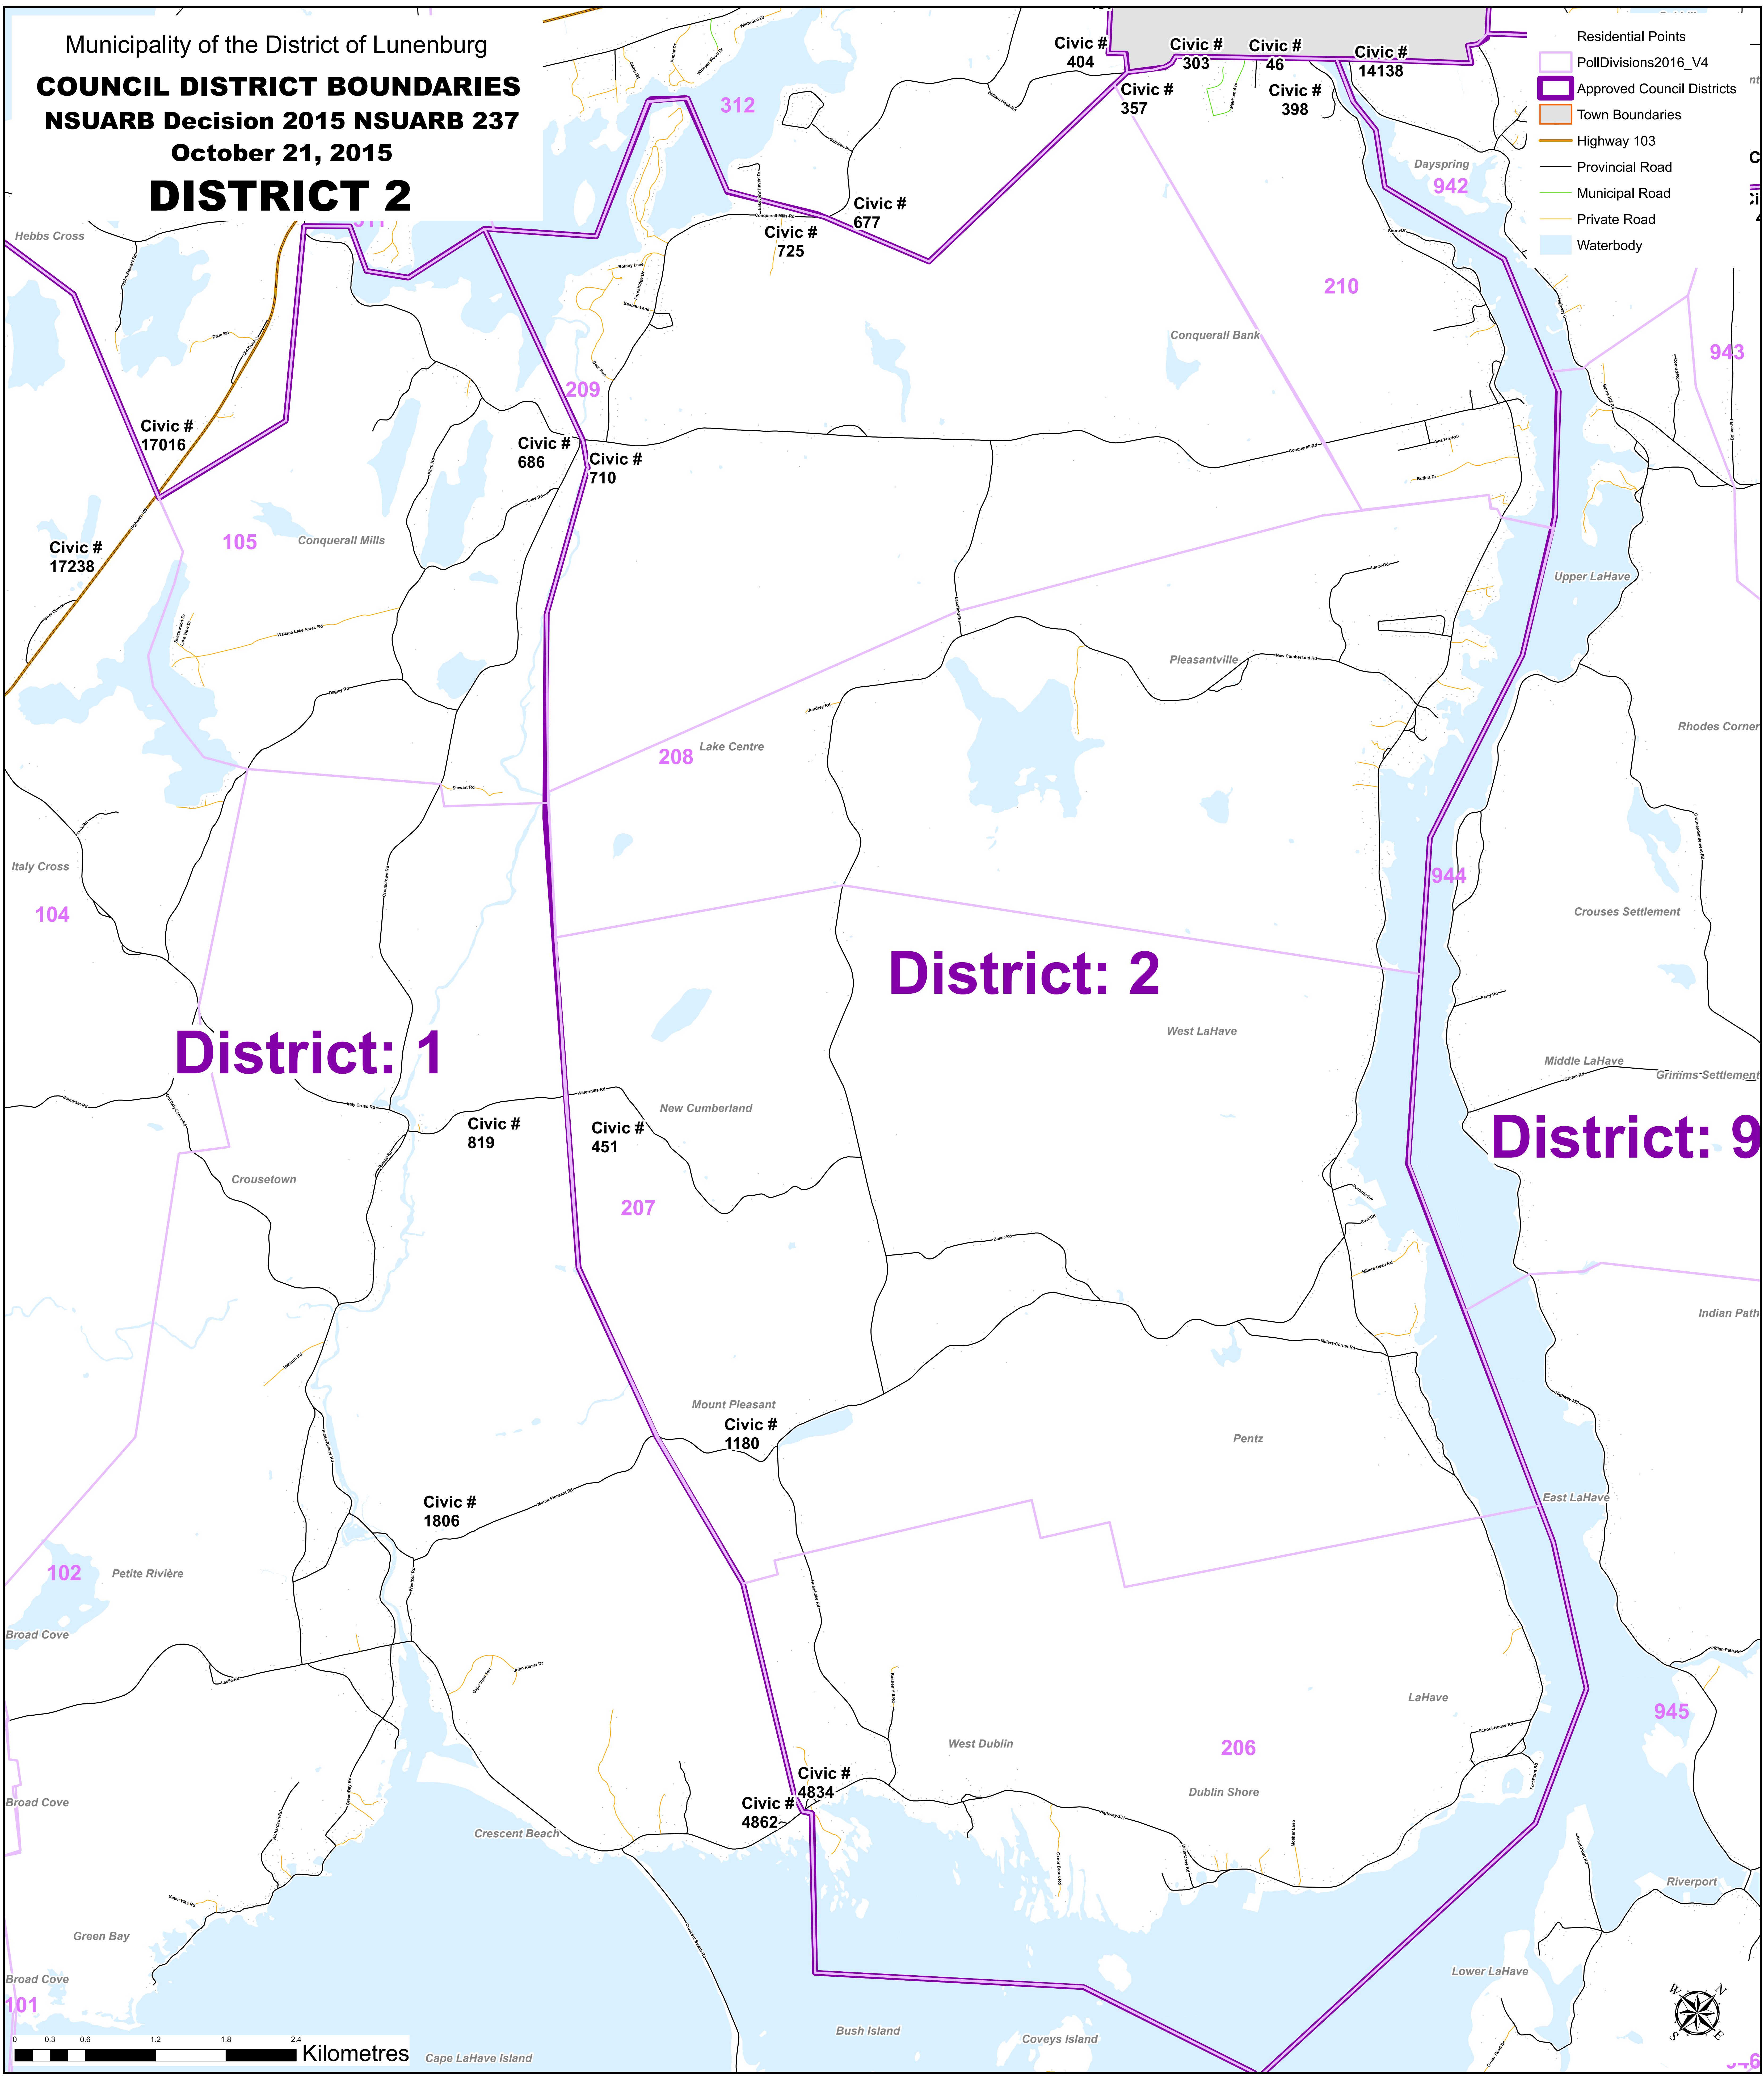

Municipality of the District of Lunenburg
COUNCIL DISTRICT BOUNDARIES
NSUAR Decision 2015 NSUAR 237
October 21, 2015
DISTRICT 2

- Residential Points
- PollDivisions2016_V4
- Approved Council Districts
- Town Boundaries
- Highway 103
- Provincial Road
- Municipal Road
- Private Road
- Waterbody

District: 1

District: 2

District: 9