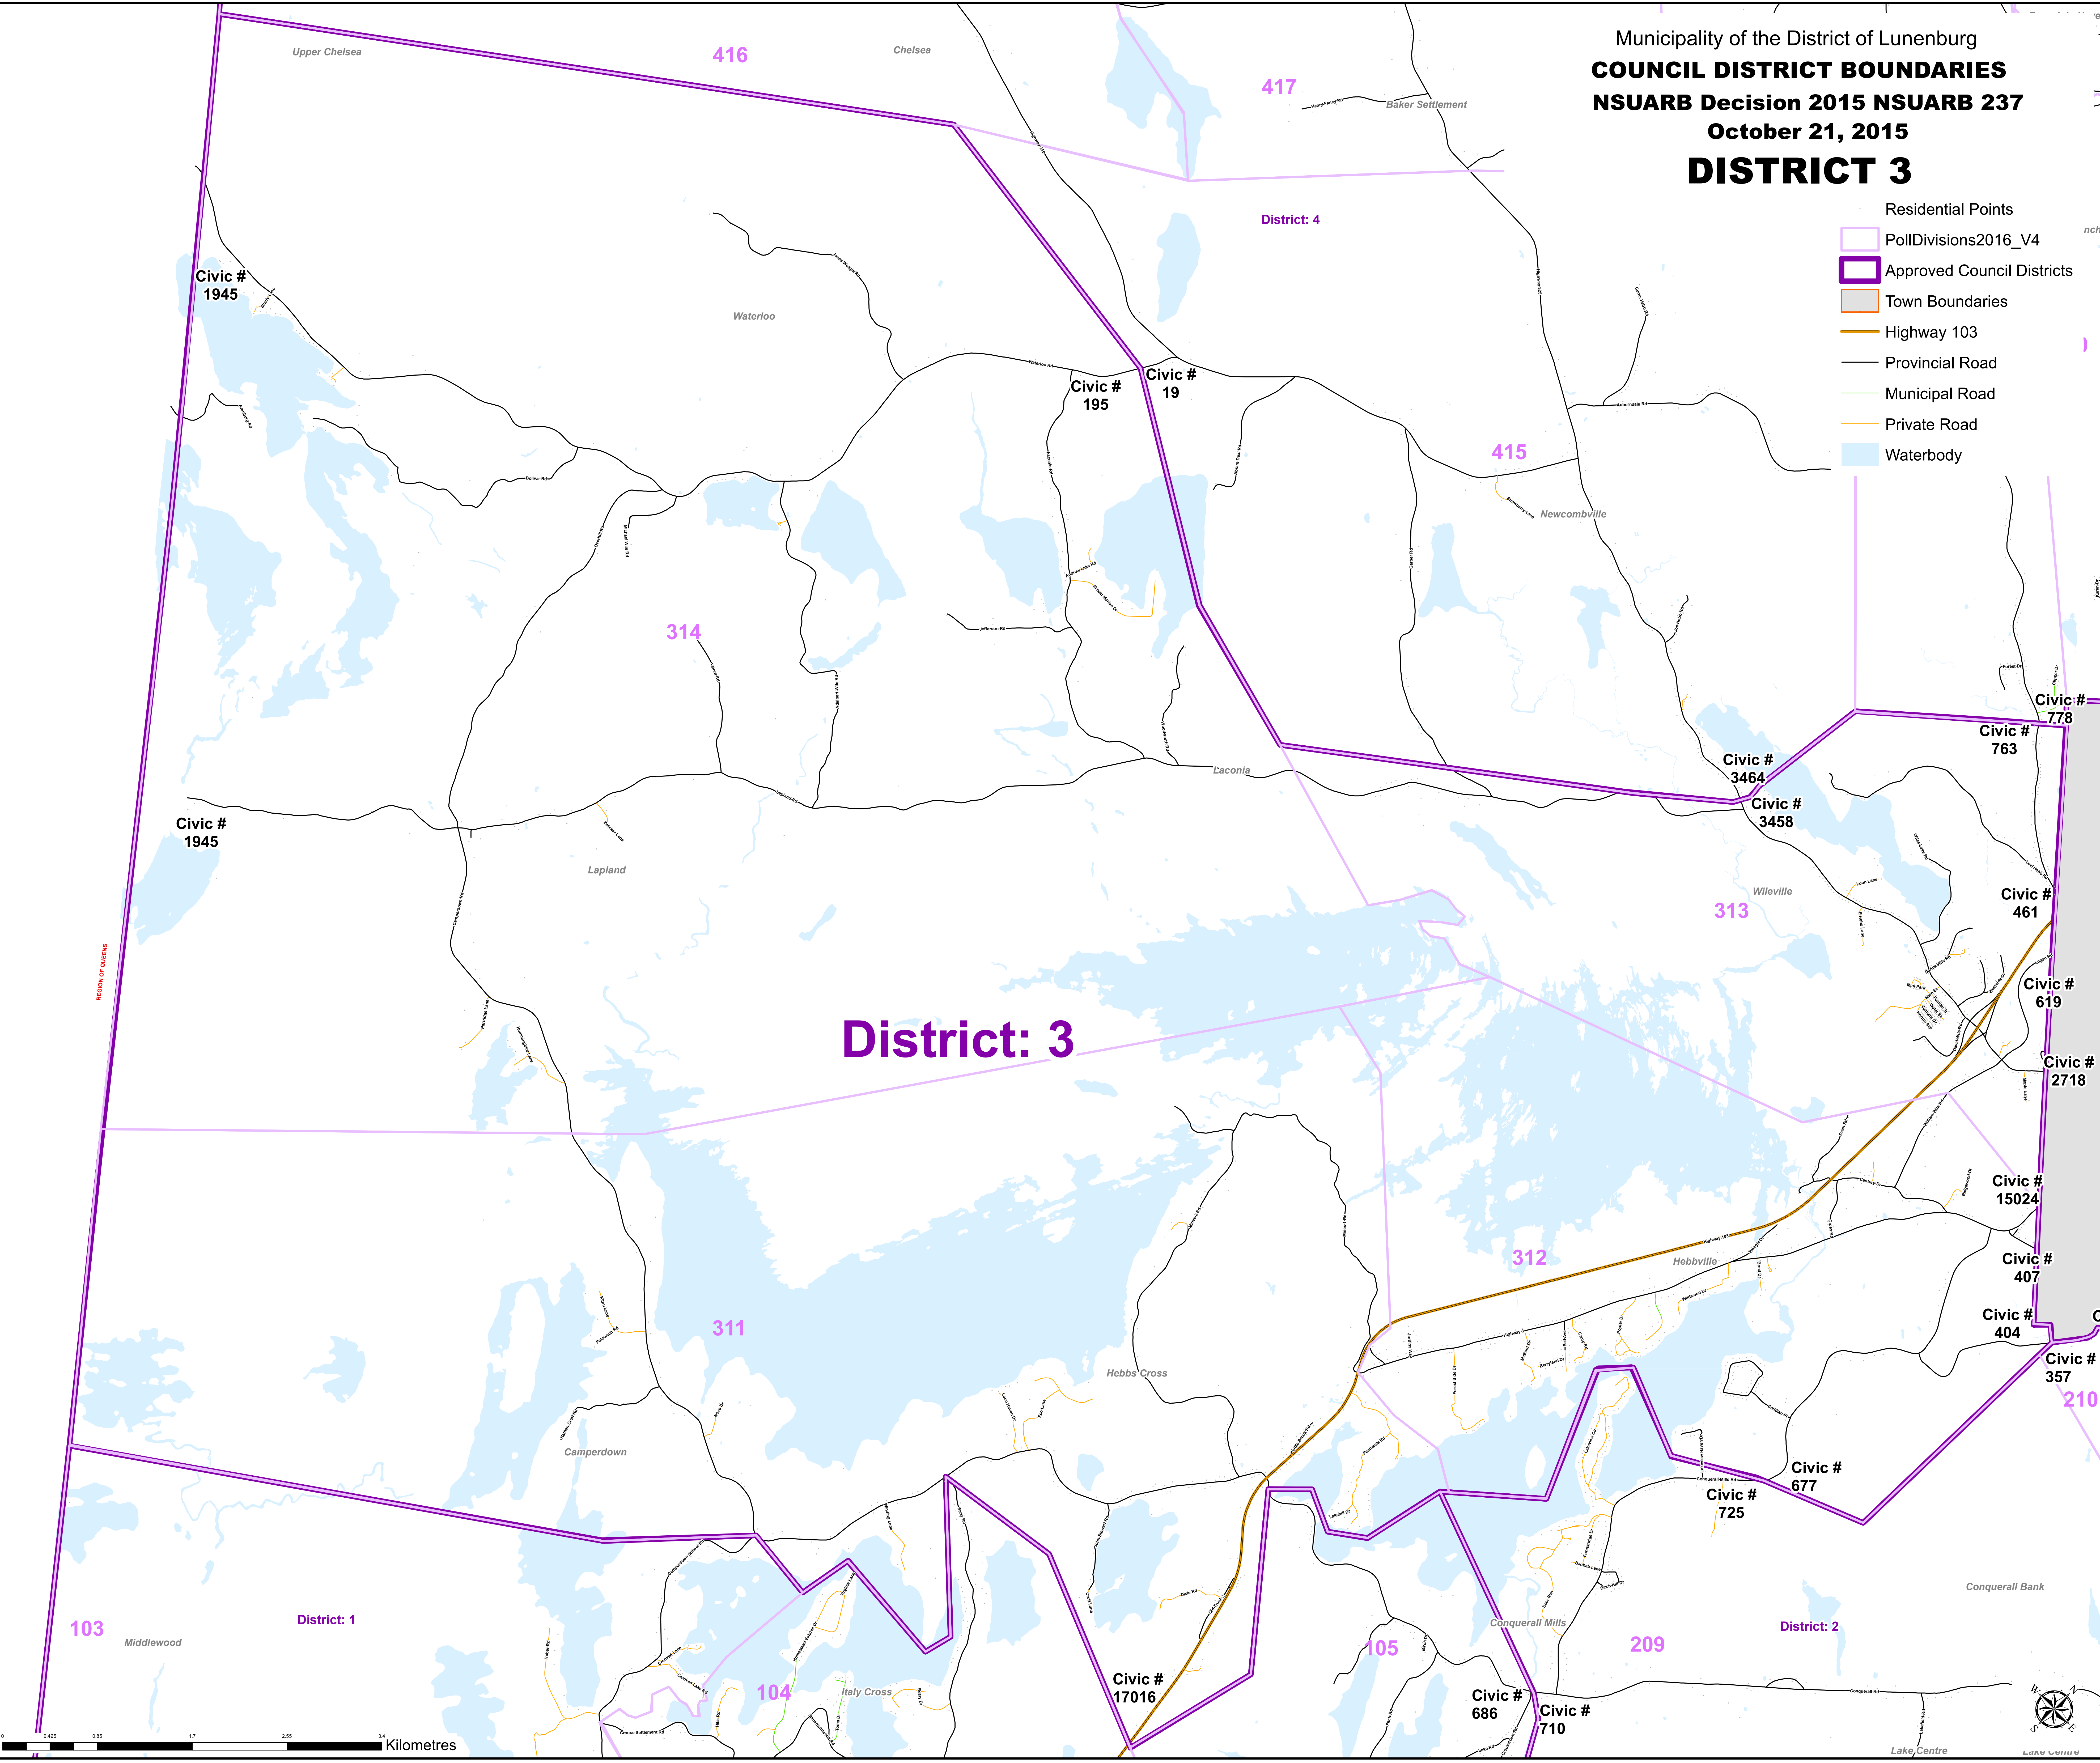

Municipality of the District of Lunenburg
COUNCIL DISTRICT BOUNDARIES
NSUARB Decision 2015 NSUARB 237
October 21, 2015
DISTRICT 3

- Residential Points
- PollDivisions2016_V4
- Approved Council Districts
- Town Boundaries
- Highway 103
- Provincial Road
- Municipal Road
- Private Road
- Waterbody

District: 3

103 Middlewood

District: 1

314

Civic # 1945

311

Camperdown

104

Italy Cross

Civic # 17016

105

Civic # 686

Civic # 710

209

District: 2

Civic # 725