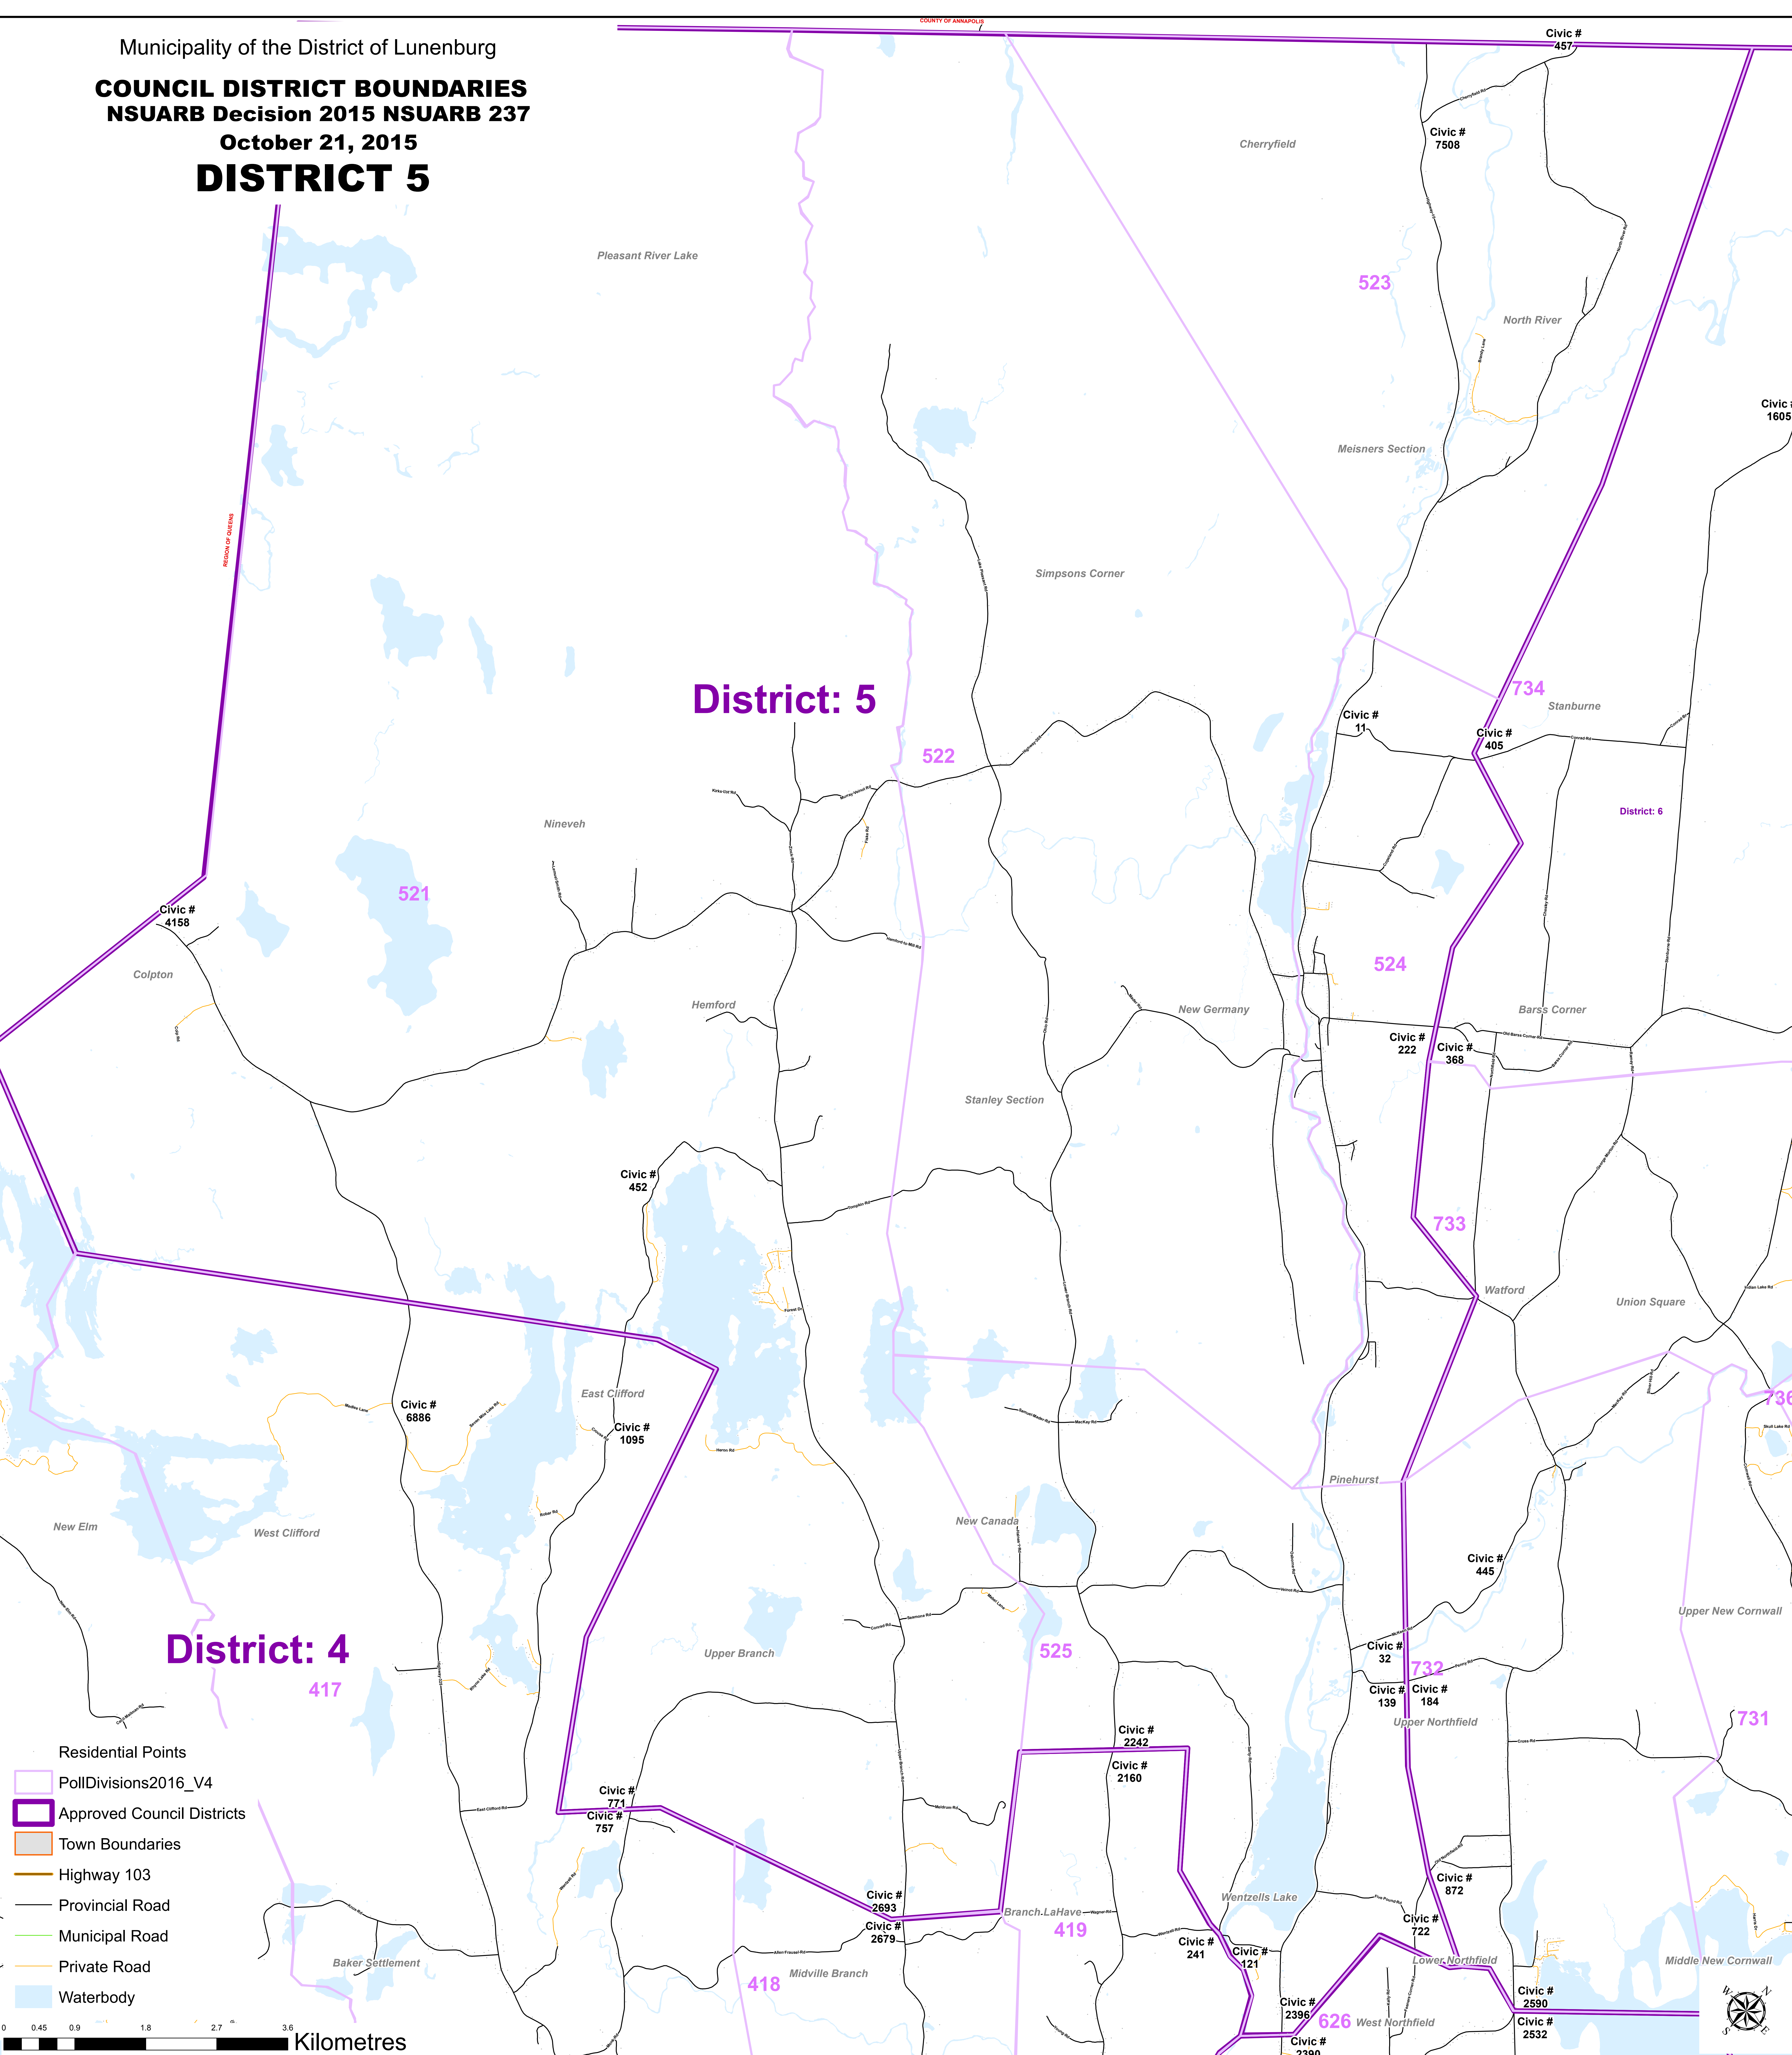

Municipality of the District of Lunenburg
COUNCIL DISTRICT BOUNDARIES
NSUAR Decision 2015 NSUAR 237
October 21, 2015
DISTRICT 5

- Residential Points
- PollDivisions2016_V4
- Approved Council Districts
- Town Boundaries
- Highway 103
- Provincial Road
- Municipal Road
- Private Road
- Waterbody