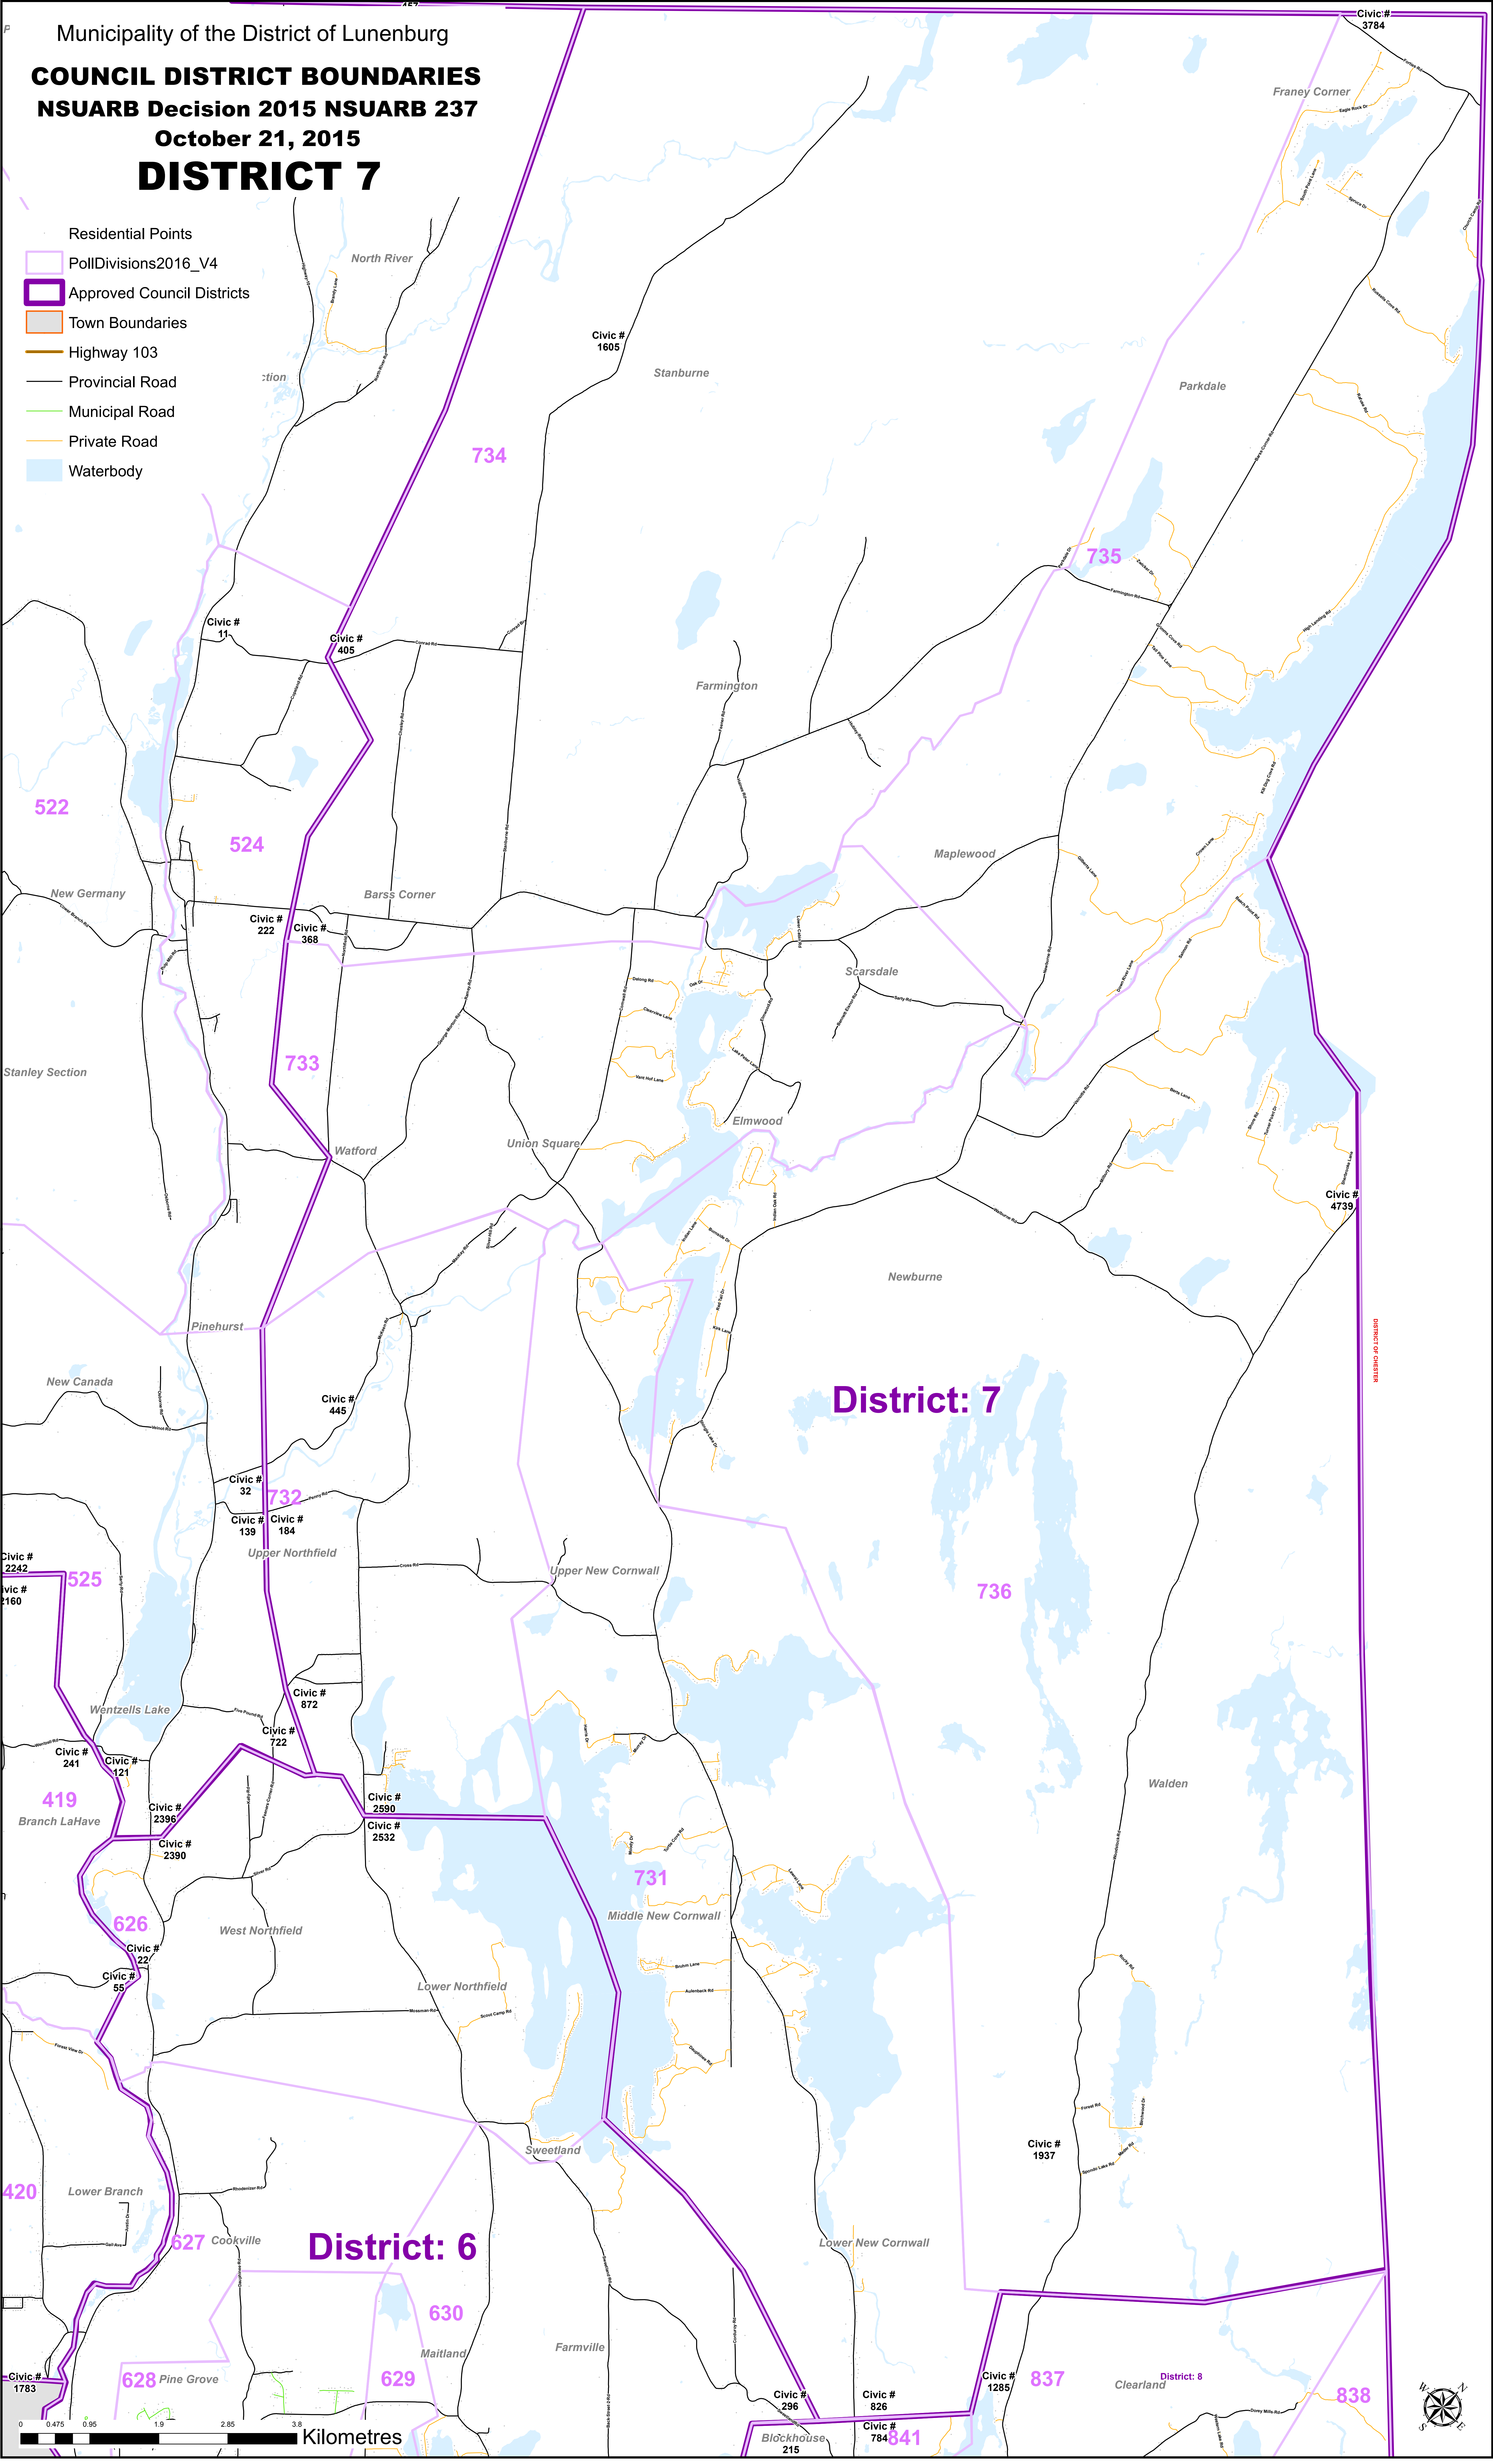

COUNCIL DISTRICT BOUNDARIES

NSUAR Decision 2015 NSUAR 237

October 21, 2015

DISTRICT 7

-  Residential Points
-  PollDivisions2016_V4
-  Approved Council Districts
-  Town Boundaries
-  Highway 103
-  Provincial Road
-  Municipal Road
-  Private Road
-  Waterbody

District: 7

District: 6

District: 8

MUNICIPALITY OF LUNENBURG