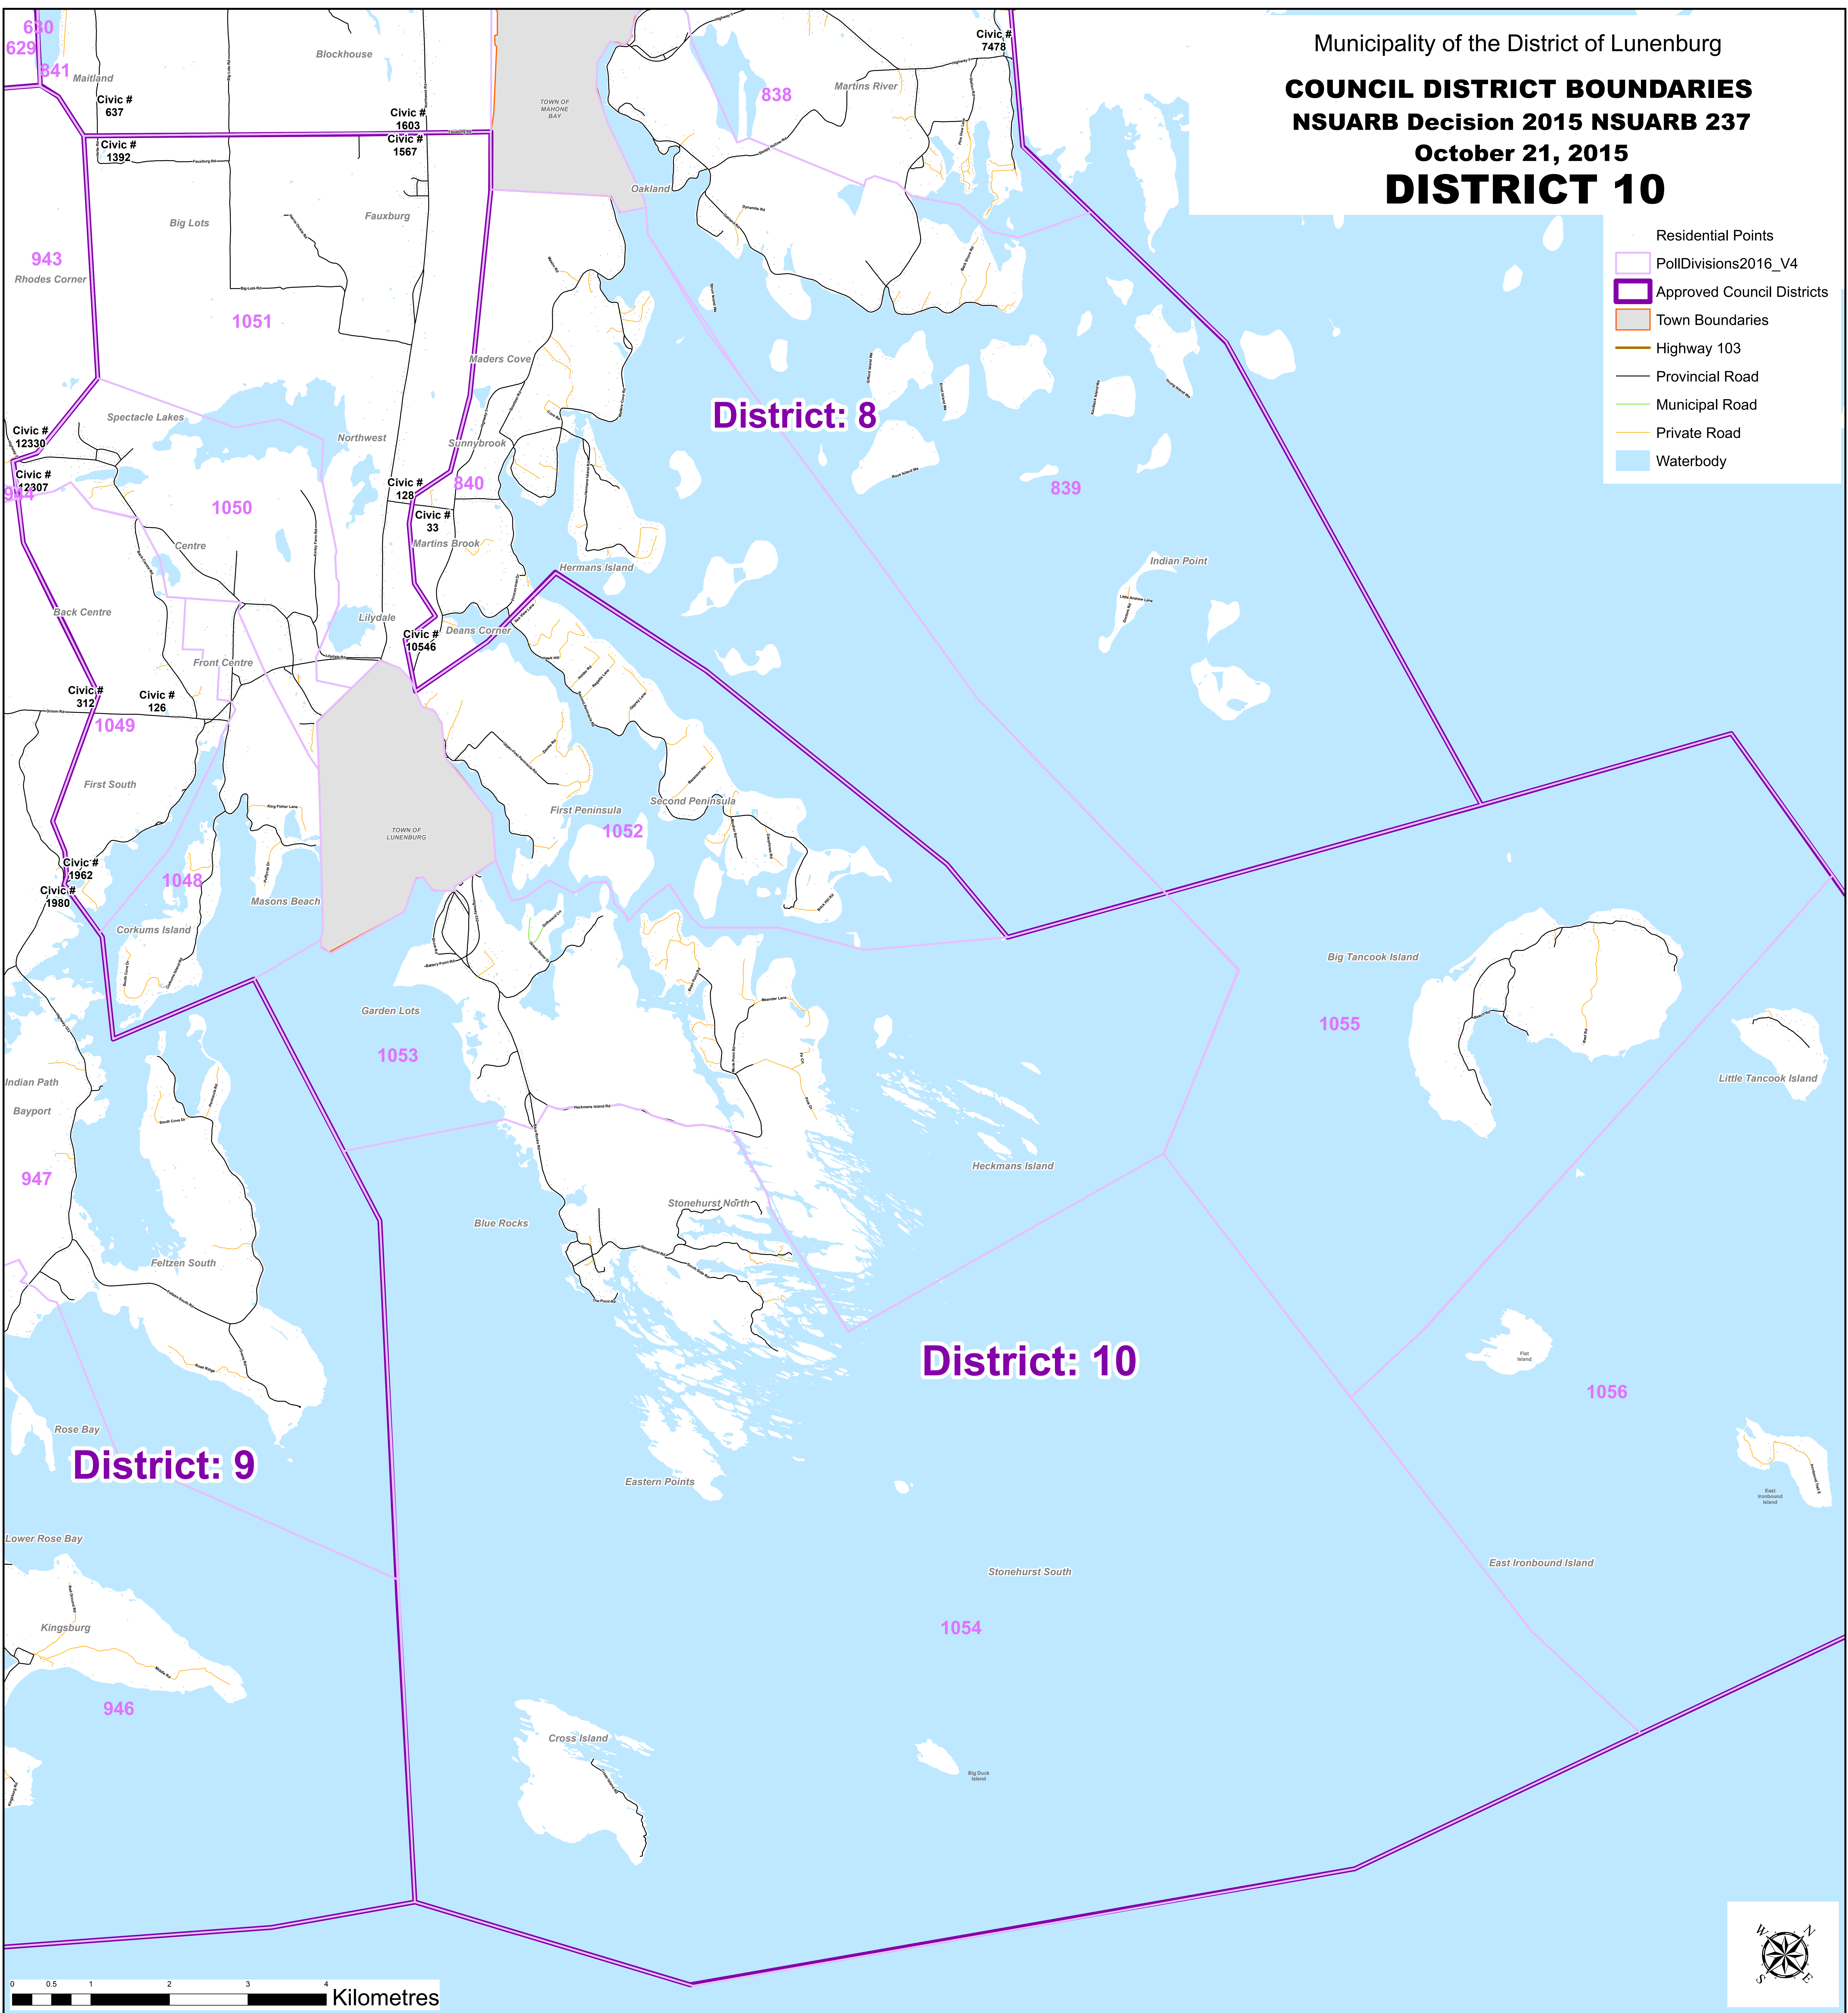

Municipality of the District of Lunenburg
COUNCIL DISTRICT BOUNDARIES
NSUARB Decision 2015 NSUARB 237
October 21, 2015
DISTRICT 10

- Residential Points
- PollDivisions2016_V4
- Approved Council Districts
- Town Boundaries
- Highway 103
- Provincial Road
- Municipal Road
- Private Road
- Waterbody

0 0.5 1 2 3 4 Kilometres