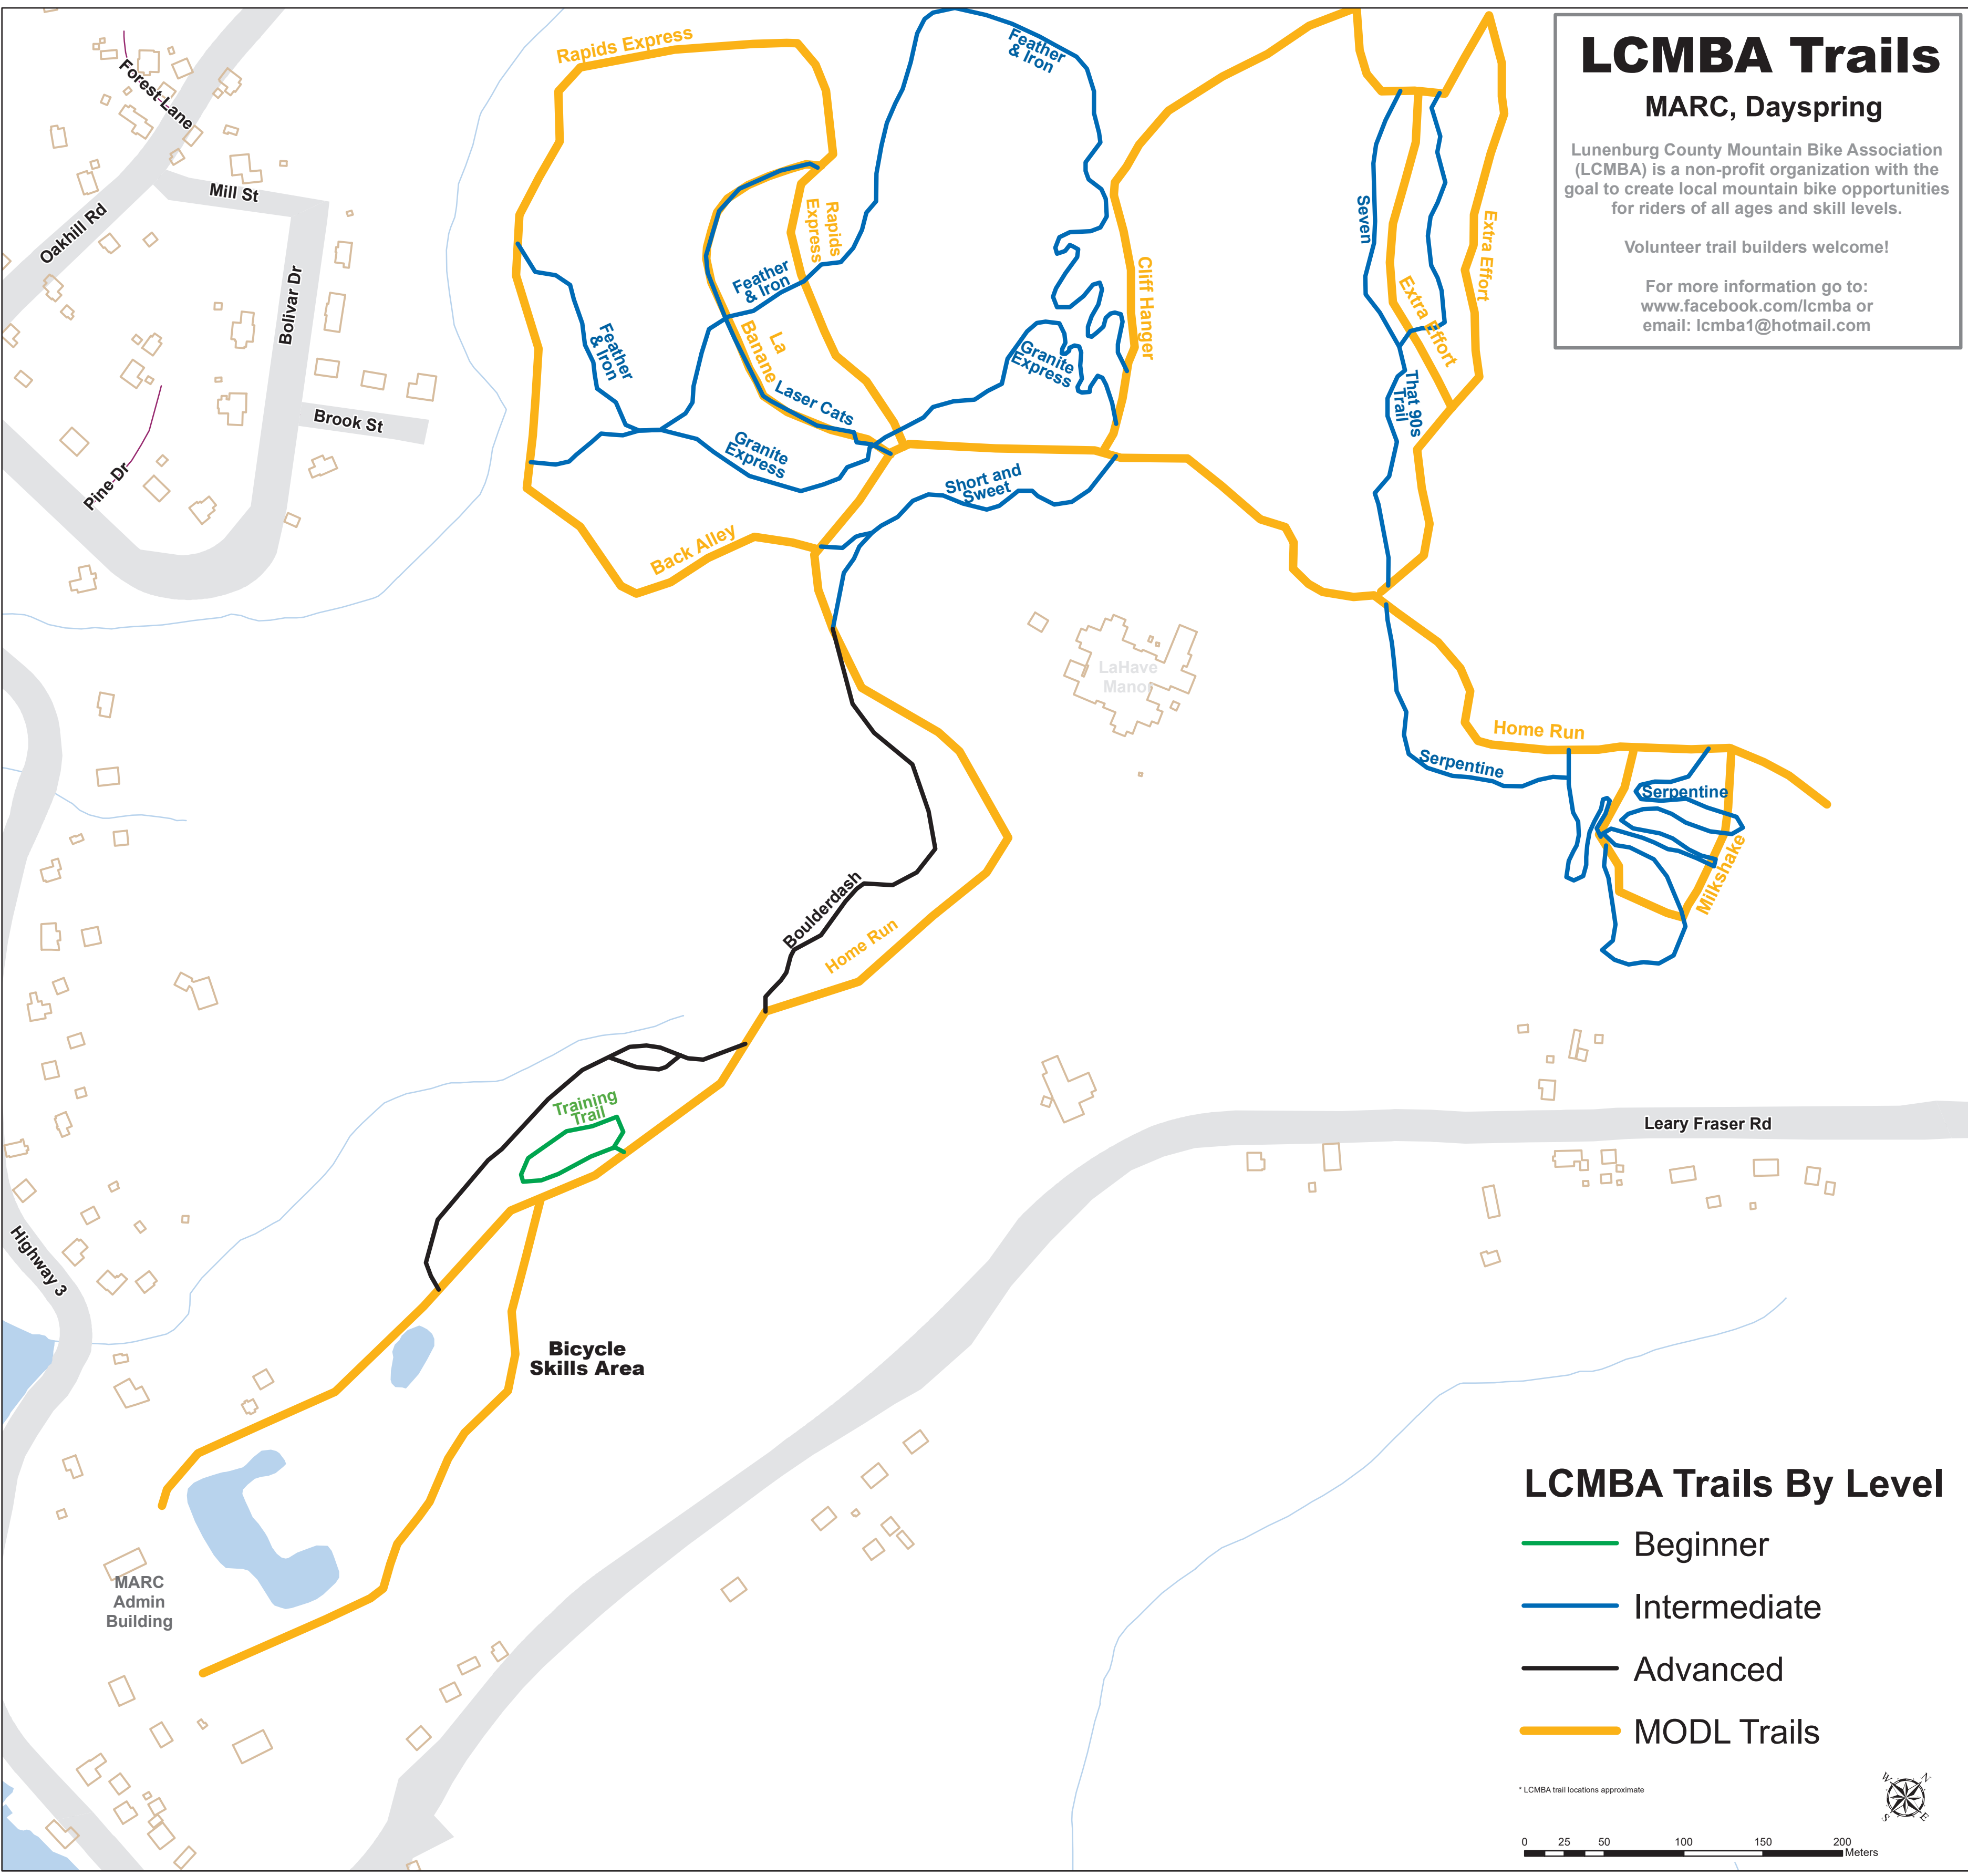

# LCMBA Trails

## MARC, Dayspring

Lunenburg County Mountain Bike Association (LCMBA) is a non-profit organization with the goal to create local mountain bike opportunities for riders of all ages and skill levels.

Volunteer trail builders welcome!

### LCMBA Trails By Level

- Beginner
- Intermediate
- Advanced
- MODL Trails

\* LCMBA trail locations approximate